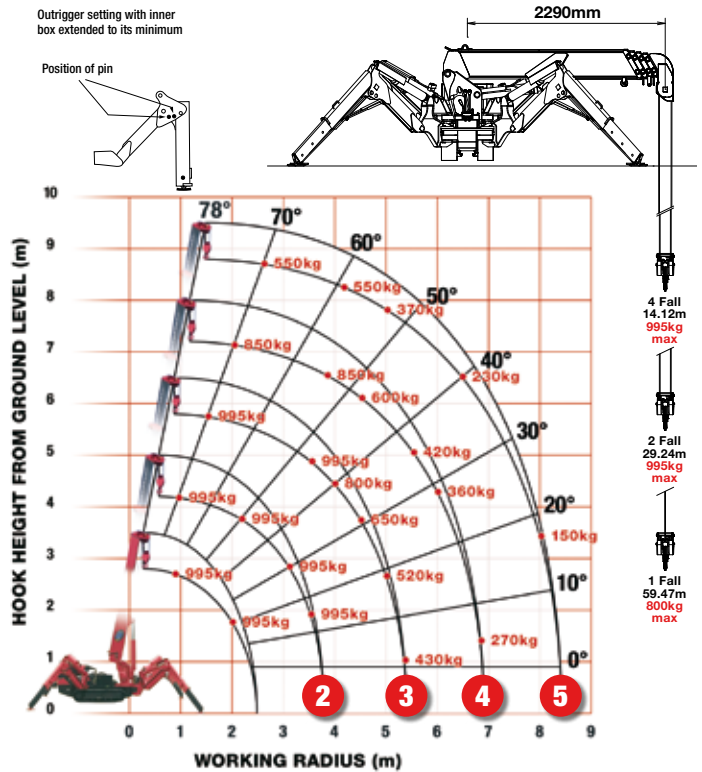

# RATED LOADS & OUTRIGGER POSITIONS

4 Fall  
14.12m  
995kg max

2 Fall  
29.24m  
995kg max

1 Fall  
59.47m  
800kg max

## SEARCHER HOOK SMALL - 300kg

Stowed position

In operation

Lifting capacity	300kg
Length	500mm
Weight	15kg
Tilt angles	0°, 20°, 40°, 60°

## DIMENSIONS

## OUTRIGGER POSITIONS