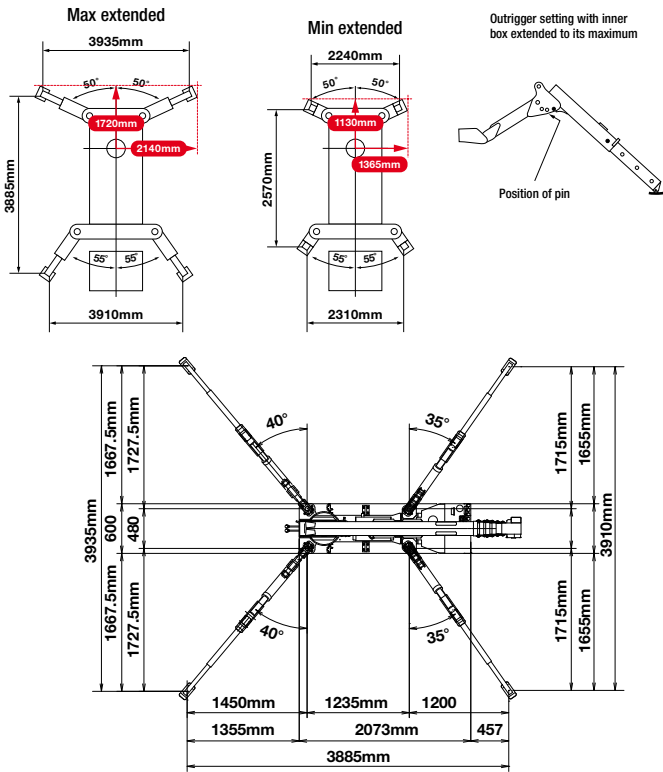

# RATED LOADS & OUTRIGGER POSITIONS

4 Fall  
14.12m  
995kg max

2 Fall  
29.24m  
995kg max

1 Fall  
59.47m  
800kg max

## SECOND STAGE EXTENDED 2.53 - 4.075M BOOM LENGTH

Working radius	m	up to 1.0	1.4	1.5	1.8	2.0	2.5	3.0	3.5	3.835
Outrigger	kg	995	995	995	995	995	995	995	995	900
	kg	995	995	995	995	995	650	490	350	250

## SEARCHER HOOK SMALL - 300kg

Stowed position

In operation

Lifting capacity	300kg
Length	500mm
Weight	15kg
Tilt angles	0°, 20°, 40°, 60°

## DIMENSIONS